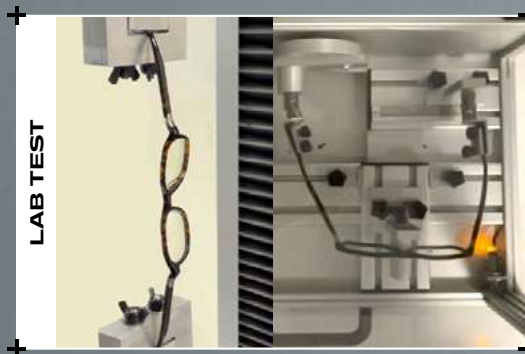

BIO-ACETATE COLLECTION

A UNIQUE SIGNATURE HINGE DESIGNED BY BOLLÉ

BOLLÉ INTEGRATED HINGE DNA:

- ▶ Oblique lines with top and bottom chamfers
- ▶ Discrete laser engraving

DISCOVER THE VIDEO

LONG-LIFE 5-BARREL FLEX HINGE:

- ▶ Enhanced robustness and stability
- ▶ Easy repair thanks to quick-release assembly screws

Double spring system for ultimate comfort and fit

Adjustable temple with wire core

DETAILS MATTER

PERFORMANCE DNA
SHIFTER temples inspired surfacing