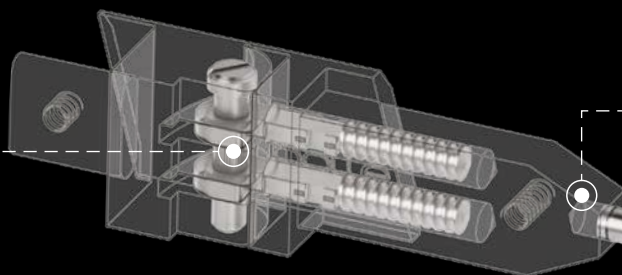

BIO-ACETATE COLLECTION

A UNIQUE SIGNATURE HINGE DESIGNED BY BOLLÉ

BOLLÉ INTEGRATED HINGE DNA:

- ▶ Oblique lines with top and bottom chamfers
- ▶ Discrete laser engraving

DISCOVER THE VIDEO

LONG-LIFE 5-BARREL FLEX HINGE:

- ▶ Enhanced robustness and stability
- ▶ Easy repair thanks to quick-release assembly screws

Double spring system for ultimate comfort and fit

Adjustable temple with wire core

DETAILS MATTER

PERFORMANCE DNA
SHIFTER temples inspired surfacing