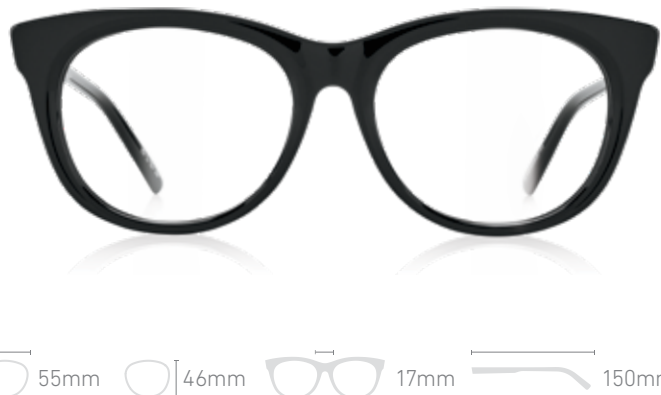

Boundless Optical 55

SIZE 55-17-150

FIT Large

HINGE Spring

BASE 4

GENDER Female

FRAME Acetate