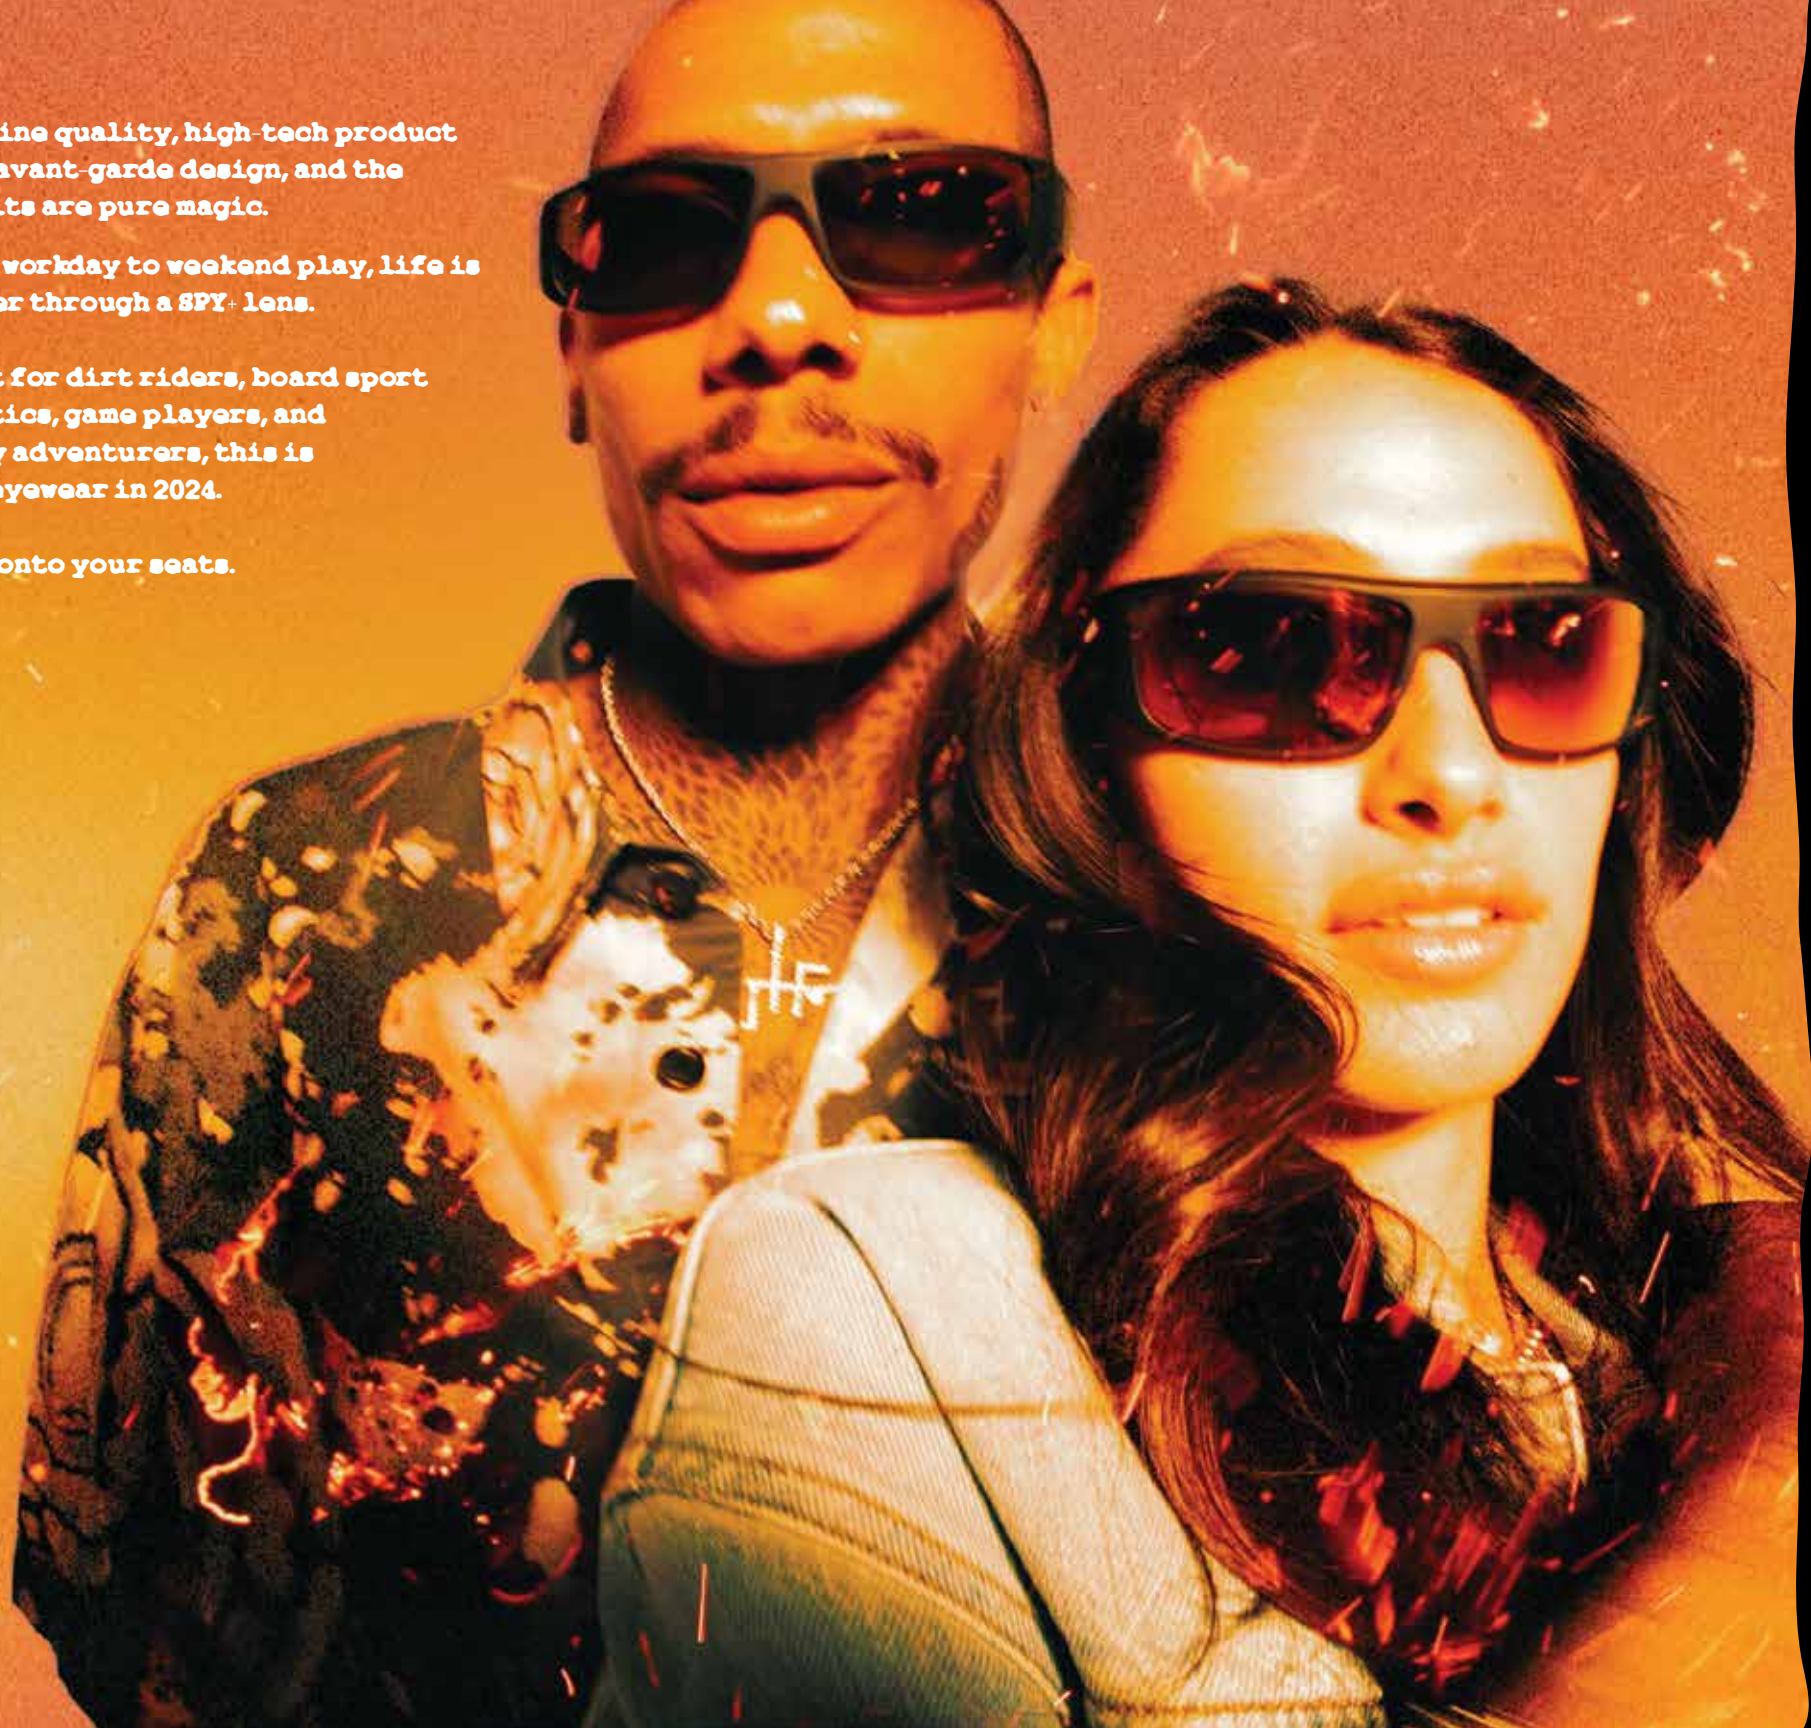

Combine quality, high-tech product
with avant-garde design, and the
results are pure magic.

From workday to weekend play, life is
better through a SPY+ lens.

Built for dirt riders, board sport
fanatics, game players, and
daily adventurers, this is
SPY+ eyewear in 2024.

Hold onto your seats.

SPY+

SPY+